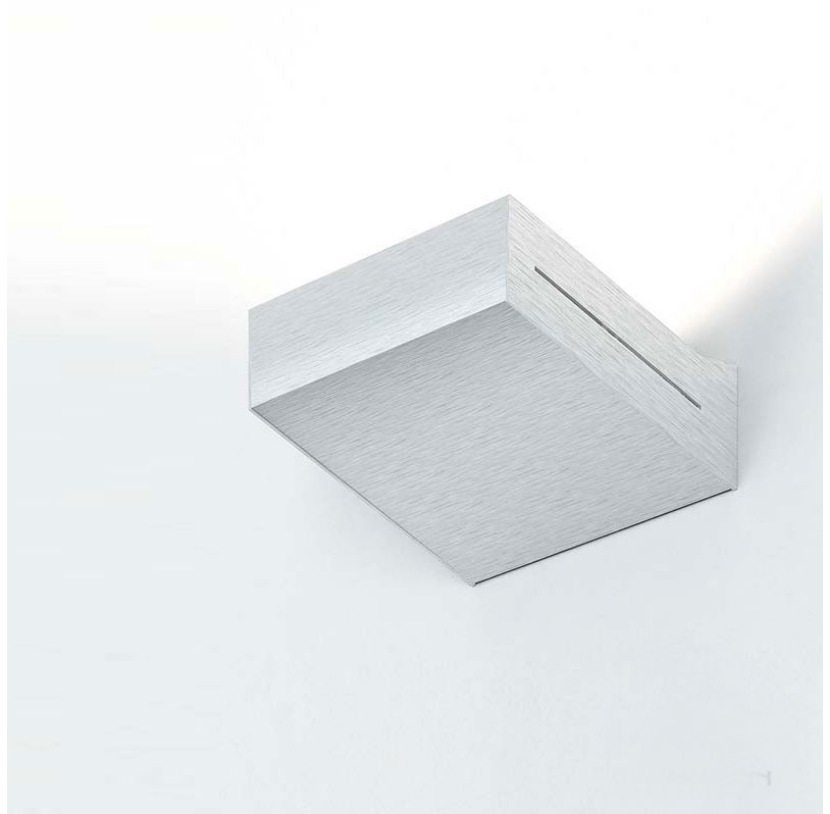

NEVA SURFACE

D93164

PROJECT	
TYPE	
NOTES	
QUANTITY	
DATE	

GENERAL

Series: Neva
Brand: Milan
Division: Design
Mounting Type: Surface
Mounting Location: Wall
Subcategory: Uplight

PHYSICAL

Shape: Rectangle
Length (mm): 128
Length (in): 5 1/16
Height (mm): 85
Height (in): 3 3/8
Extension (mm): 117
Extension (in): 4 5/8
Light Distribution: Direct / Indirect
Weight (kg): 1.4
Weight (lbs): 3
Fixture Finish: SST
Fixture Material: Metal

ELECTRICAL

Number of Lamps: 1
Lamp Type: LED
Max. Wattage Per Lamp (W): 10
Dimming: Non-Dimmable
Driver Included: Yes
Driver Location: Integrated
Driver Type: Constant Current
Driver Class: Class 2
Housing: ENCP3
Input Voltage (V): 120
Upon Request: Dimmable option available with remote driver upon request

LED

Number of LEDs: 1
Color Temperature (°K): 2700
Max. Delivered Lumen (lm): 642.97
Nominal Lumen (lm): 1010
CRI: >80 CRI

OPTICAL

Reflector°: 50

RATINGS AND CERTIFICATIONS

Certified By: CSA Certified to UL and CSA Standards
IP rating: IP20

128mm 5 1/16"

108mm 4 1/4"

J-Box cover plate
Included

108mm 4 1/4"

85mm 3 3/8"

117mm 4 5/8"